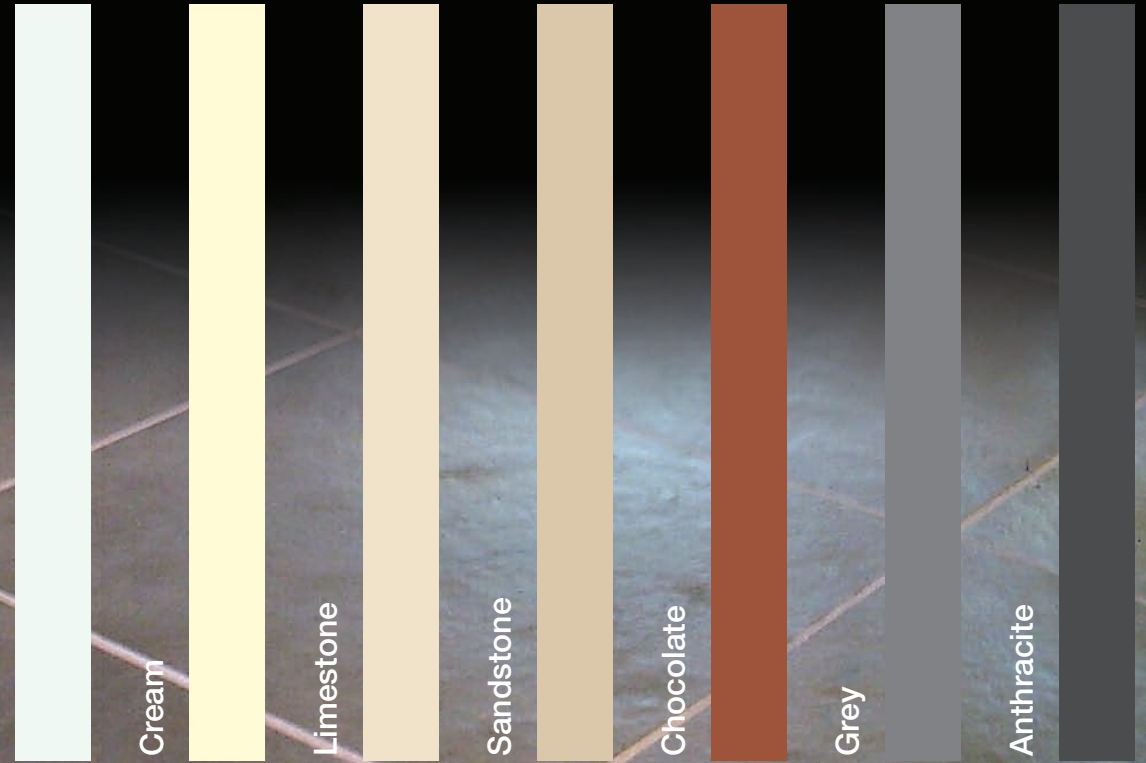

## Tile Adhesives, Grouts & Floor Levellers

**Fine Joint Grout**  
 • 1-12mm joints

**Flex Joint Grout**  
 • 1-20mm joints

**Wide Joint Grout**  
 • 1-20mm joints

white

Cream

Limestone

Sandstone

Chocolate

Grey

Anthracite

An **INSTARMAC** Brand

<b>Fine Joint</b>	3kgs	7.5kgs	15kgs
White	✓	✓	✓
Cream	✓	-	-
Limestone	✓	✓	-
Chocolate	✓	-	-
Grey	✓	-	-
Anthracite	✓	-	-

<b>Wide Joint</b>	5kgs	10kgs	20kgs
White	✓	-	-
Limestone	✓	-	✓
Chocolate	-	-	-
Sandstone	✓	-	✓
Grey	✓	✓	✓
Anthracite	✓	-	-

<b>Flex Joint</b>	5kgs	10kgs
White	✓	-
Limestone	✓	✓
Chocolate	✓	-
Sandstone	✓	-
Grey	✓	✓
Anthracite	✓	-

Behind every tile  
is an **ULTRA**  
great adhesive...

For all your

| Adhesives | Grouts | Floor Levellers | Silicone Sealants